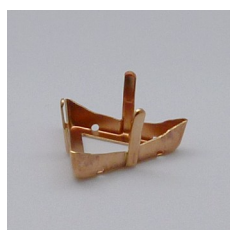

Plated: 1 KG

Search option:

Please press „CTRL + F“ to open the search window.

Settings for stones: **TRIANGLE**

Open search window:
Ctrl + F

closed back

open back

Sew-on settings

The picture shows
the item in size
17 mm

Size	Product code	Type
8 mm	01715-00-00	closed back
	01715-10-00	open back
	01715-40-00	Sew-on settings, open back
11 mm	01283-00-00	closed back
	01283-10-00	open back
	01283-40-00	Sew-on settings, open back
17 mm	00456-00-00	closed back
	00456-10-00	open back
	00456-40-00	Sew-on settings, open back
20 mm	00457-00-00	closed back
	00457-10-00	open back

closed back

open back

Sew-on settings

The picture shows
the item in size
21,5 mm

Size	Product code	Type
15,5 mm	01597-00-00	closed back
	01597-10-00	open back
	01597-40-00	Sew-on settings, open back
21,5 mm	01598-00-00	closed back
	01598-10-00	open back
	01598-40-00	Sew-on settings, open back

23 mm

Product code

01548-00-00
01548-10-00
01548-40-00

Type

closed back
open back
Sew-on settings, open back

< [Sitemap](#)

Settings for stones: **TRIANGLE**

Open search window:
Ctrl + F